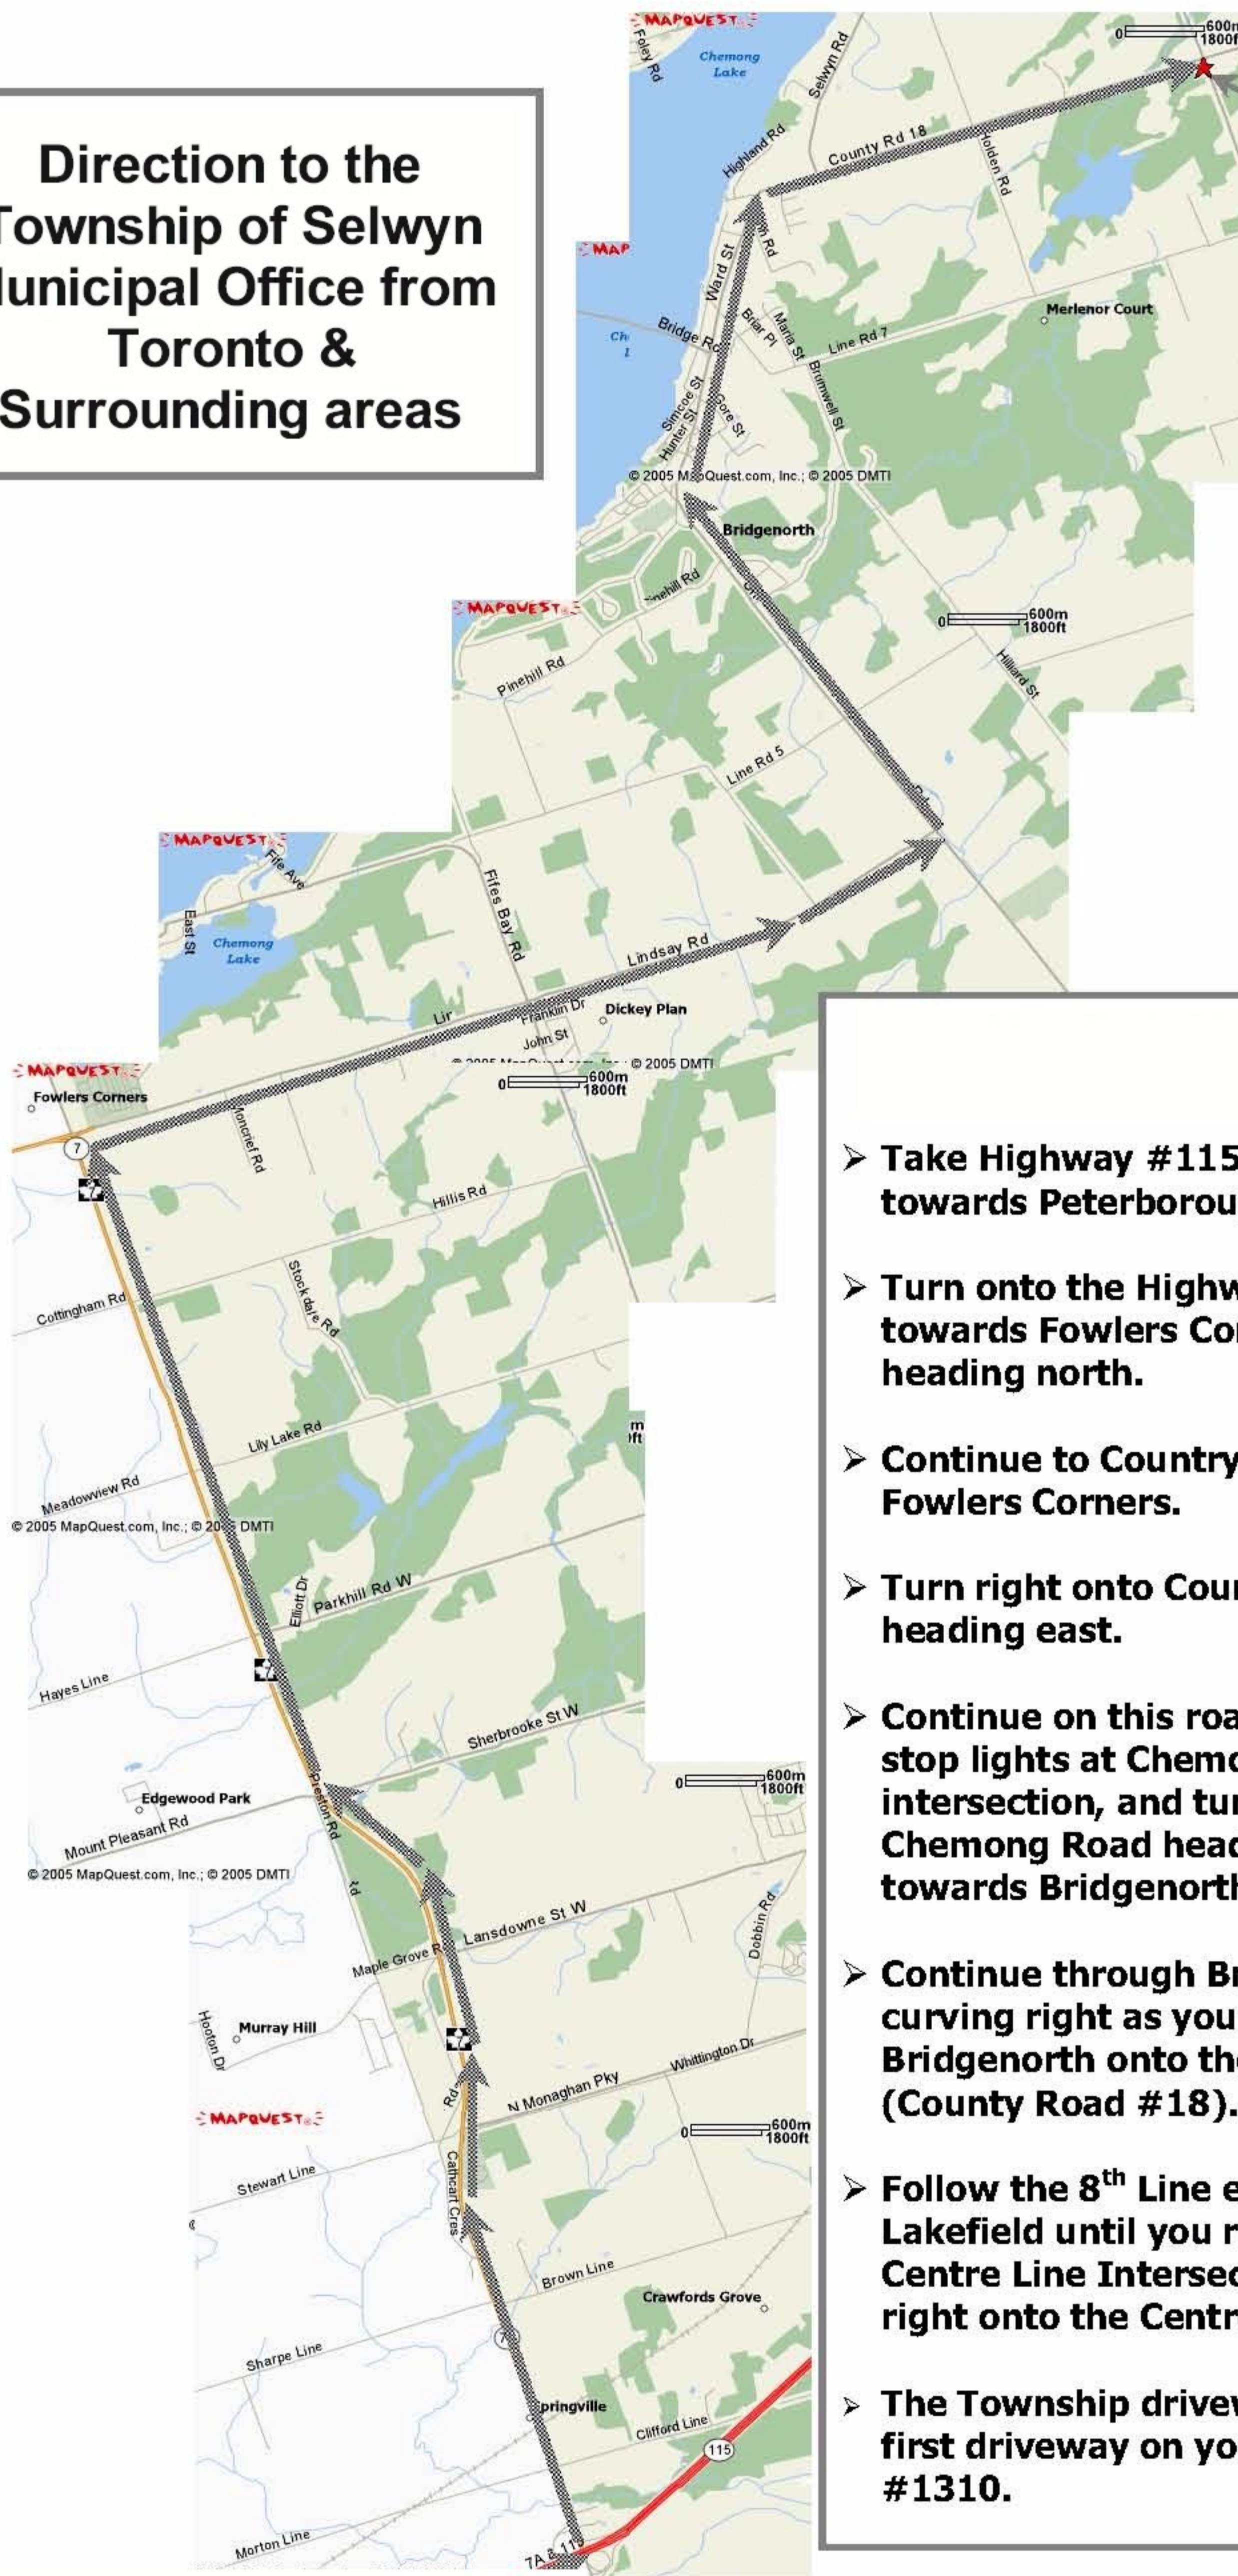

# Direction to the Township of Selwyn Municipal Office from Toronto & Surrounding areas

**Municipal Office  
1310 Centre Line  
705-292-9507**

- **Take Highway #115 north towards Peterborough.**
- **Turn onto the Highway #7 exit towards Fowlers Corners, heading north.**
- **Continue to Country Road #1 at Fowlers Corners.**
- **Turn right onto County Road #1, heading east.**
- **Continue on this road until the stop lights at Chemong Road intersection, and turn left onto Chemong Road heading north towards Bridgenorth.**
- **Continue through Bridgenorth curving right as you come out of Bridgenorth onto the 8<sup>th</sup> Line (County Road #18).**
- **Follow the 8<sup>th</sup> Line east towards Lakefield until you reach the Centre Line Intersection. Turn right onto the Centre Line.**
- **The Township driveway is the first driveway on your right, #1310.**