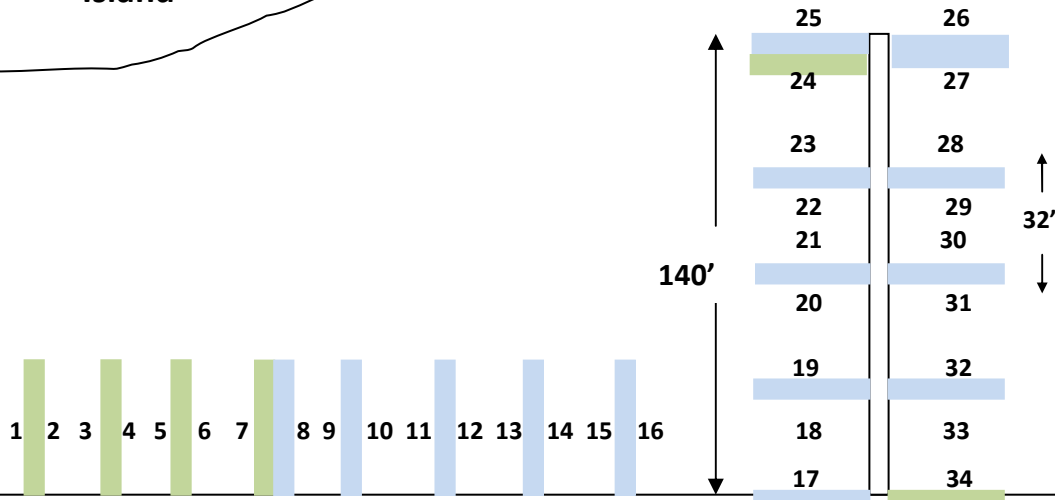

Lakefield Campground

Beach / Park

**LEGEND**

**SEASONAL SLIPS** [Blue bar]

**TRANSIENTS SLIPS** [Green bar]

**SLIPS 1 - 16** - 30 AMP Service,  
Accommodate up to 34' boat

**SLIPS 17 - 18** - 30 AMP Service,  
Accommodate up to 25' boat

**SLIPS 19 - 24** - 30/50 AMP Service,  
Accommodate up to 40' boat

**SLIPS 25 - 34** - 30 AMP Service,  
Accommodate up to 50' Boat  
(Slip 24-27 two 50amp outlets)

**All Slips Have Municipal Water  
Hookups**

Isabel  
Morris  
Park

Playground

Lakefield Marina

Island

**AT-SHORE TIE-UPS**

2 pedestals with water  
and 30 AMP service,  
accommodate any size  
boat.

Pumpout

Concession Stand  
Washrooms  
Showers