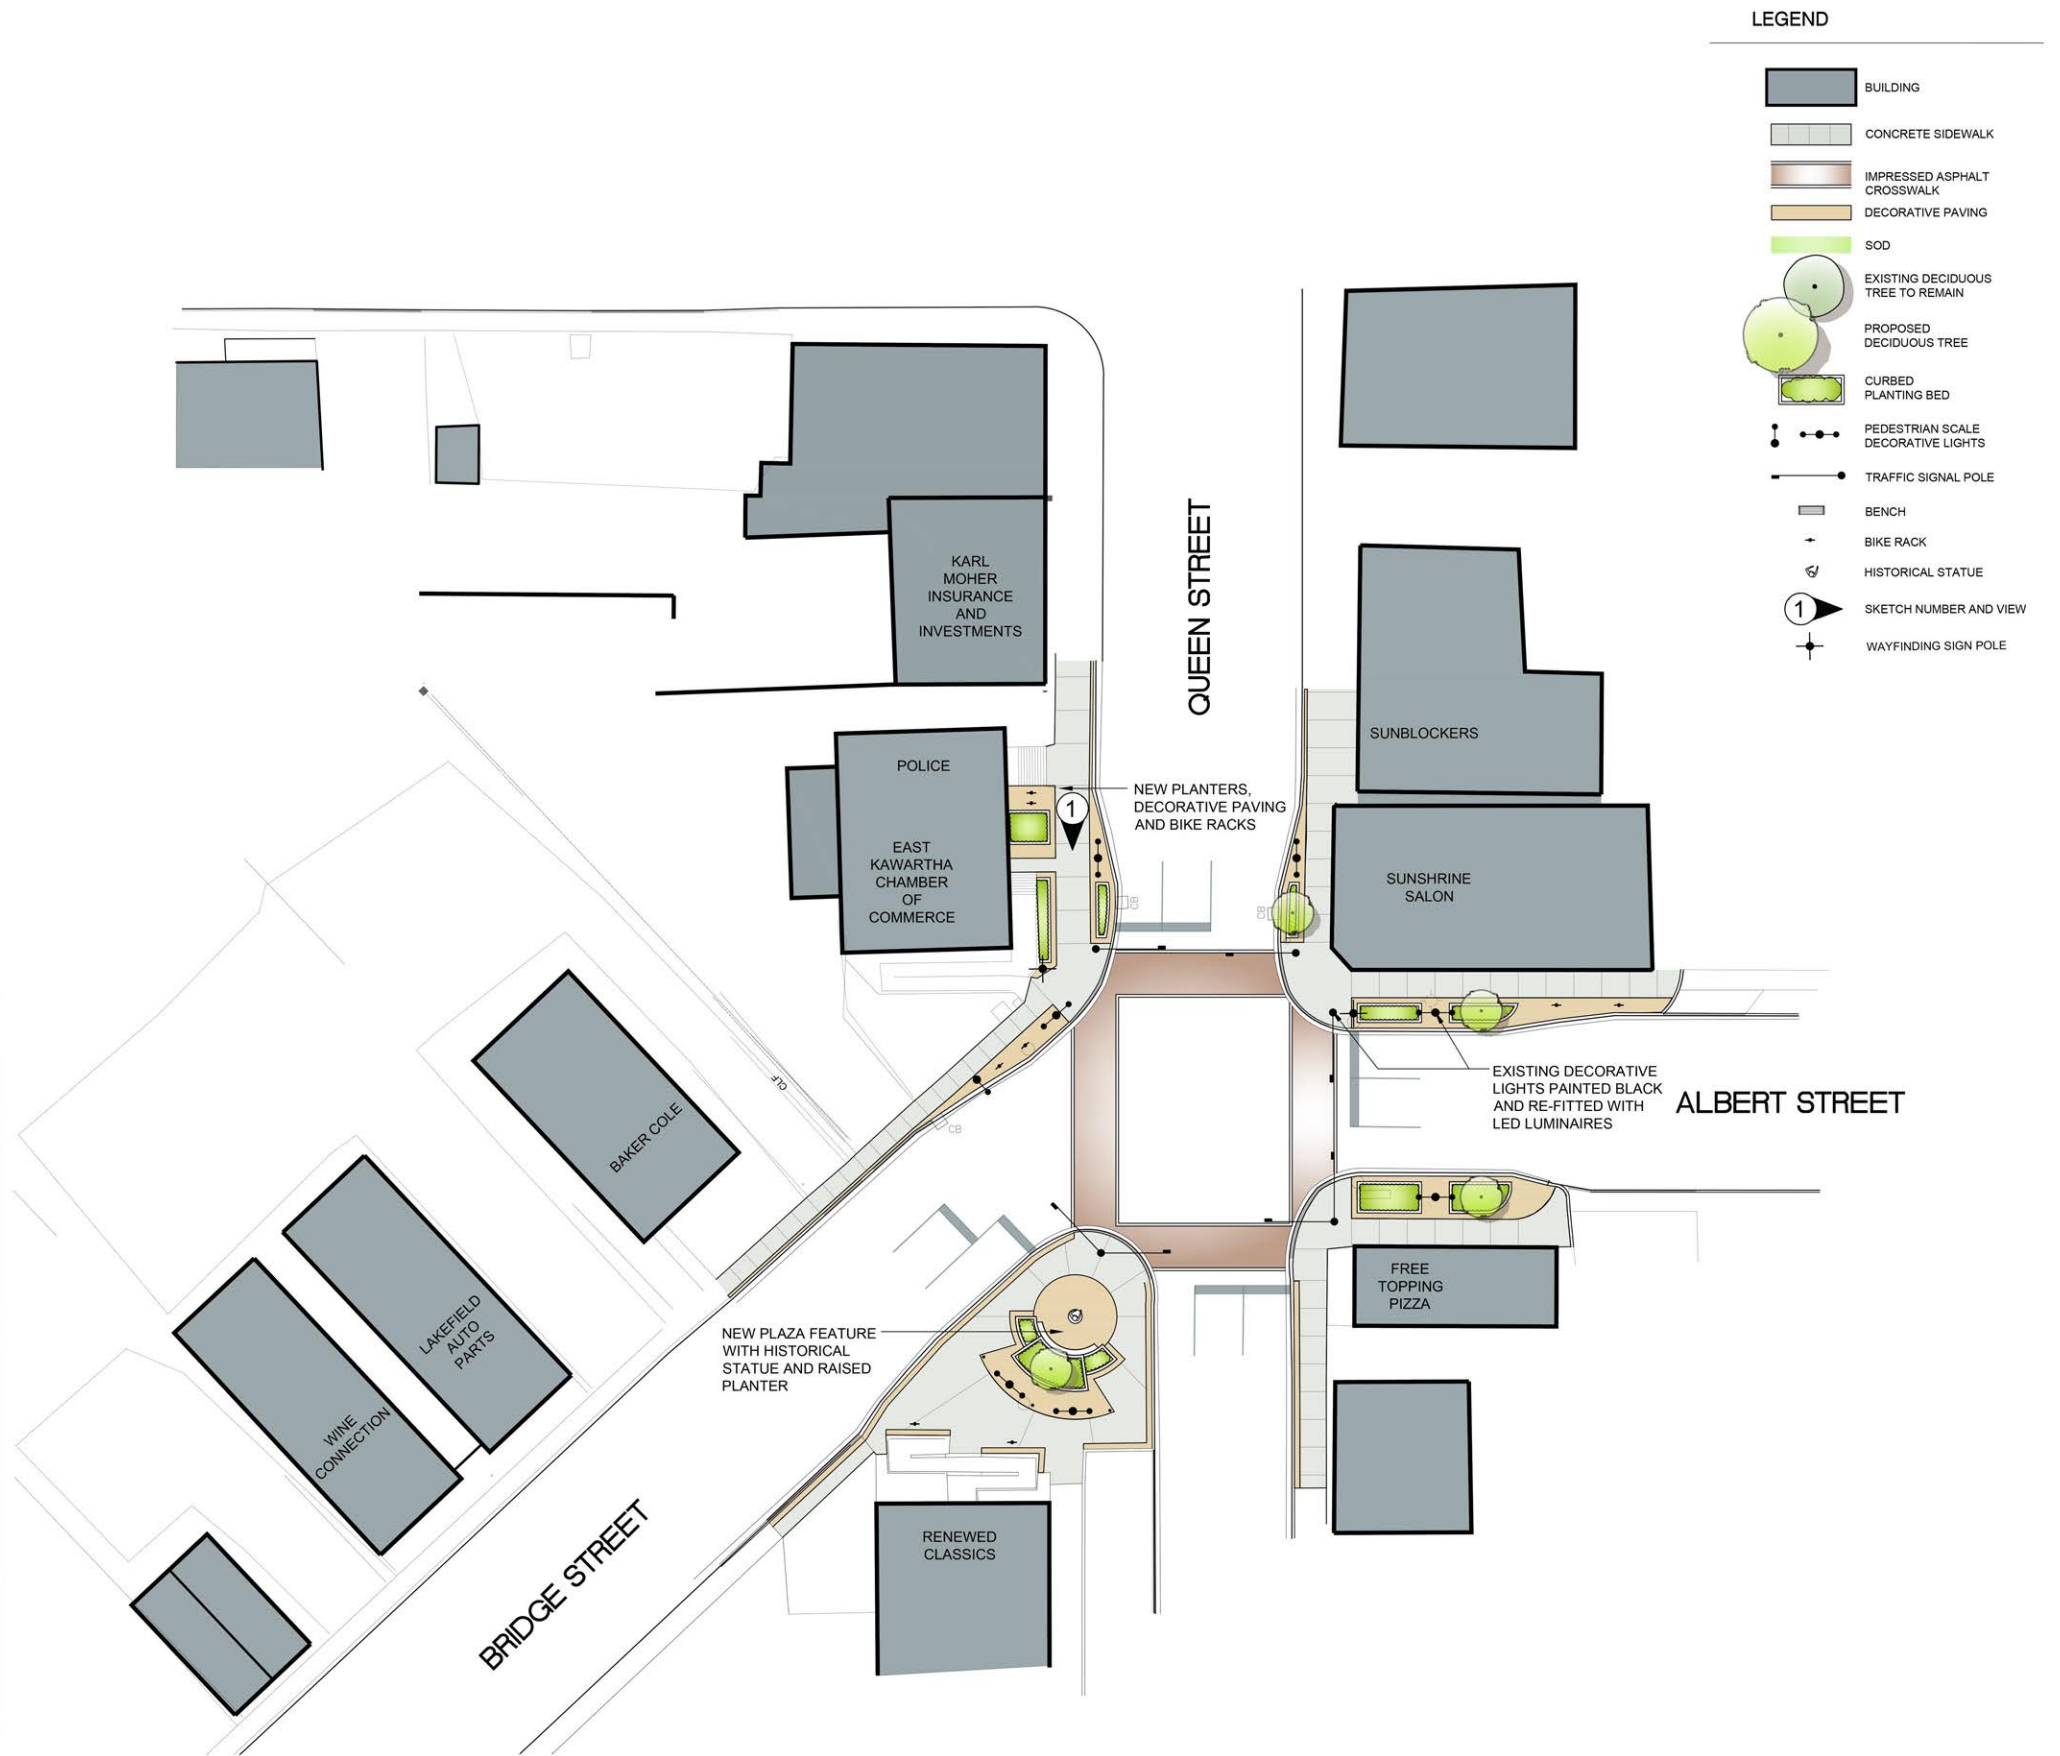

①

Selwyn Community Improvements

Lakefield Downtown Core - Queen and Albert Intersection

B&A
 BASTERFIELD & ASSOCIATES
 LANDSCAPE ARCHITECTS
 416 Chambers Street
 Peterborough, Ontario
 K9H 3V1 Canada
 Tel. 705.745.3623
 Fax. 705.745.3962
 www.basterfield.ca

February 13, 2015
 Amended August 25, 2015
 JOB No: 14-17
 Scale: 1:250