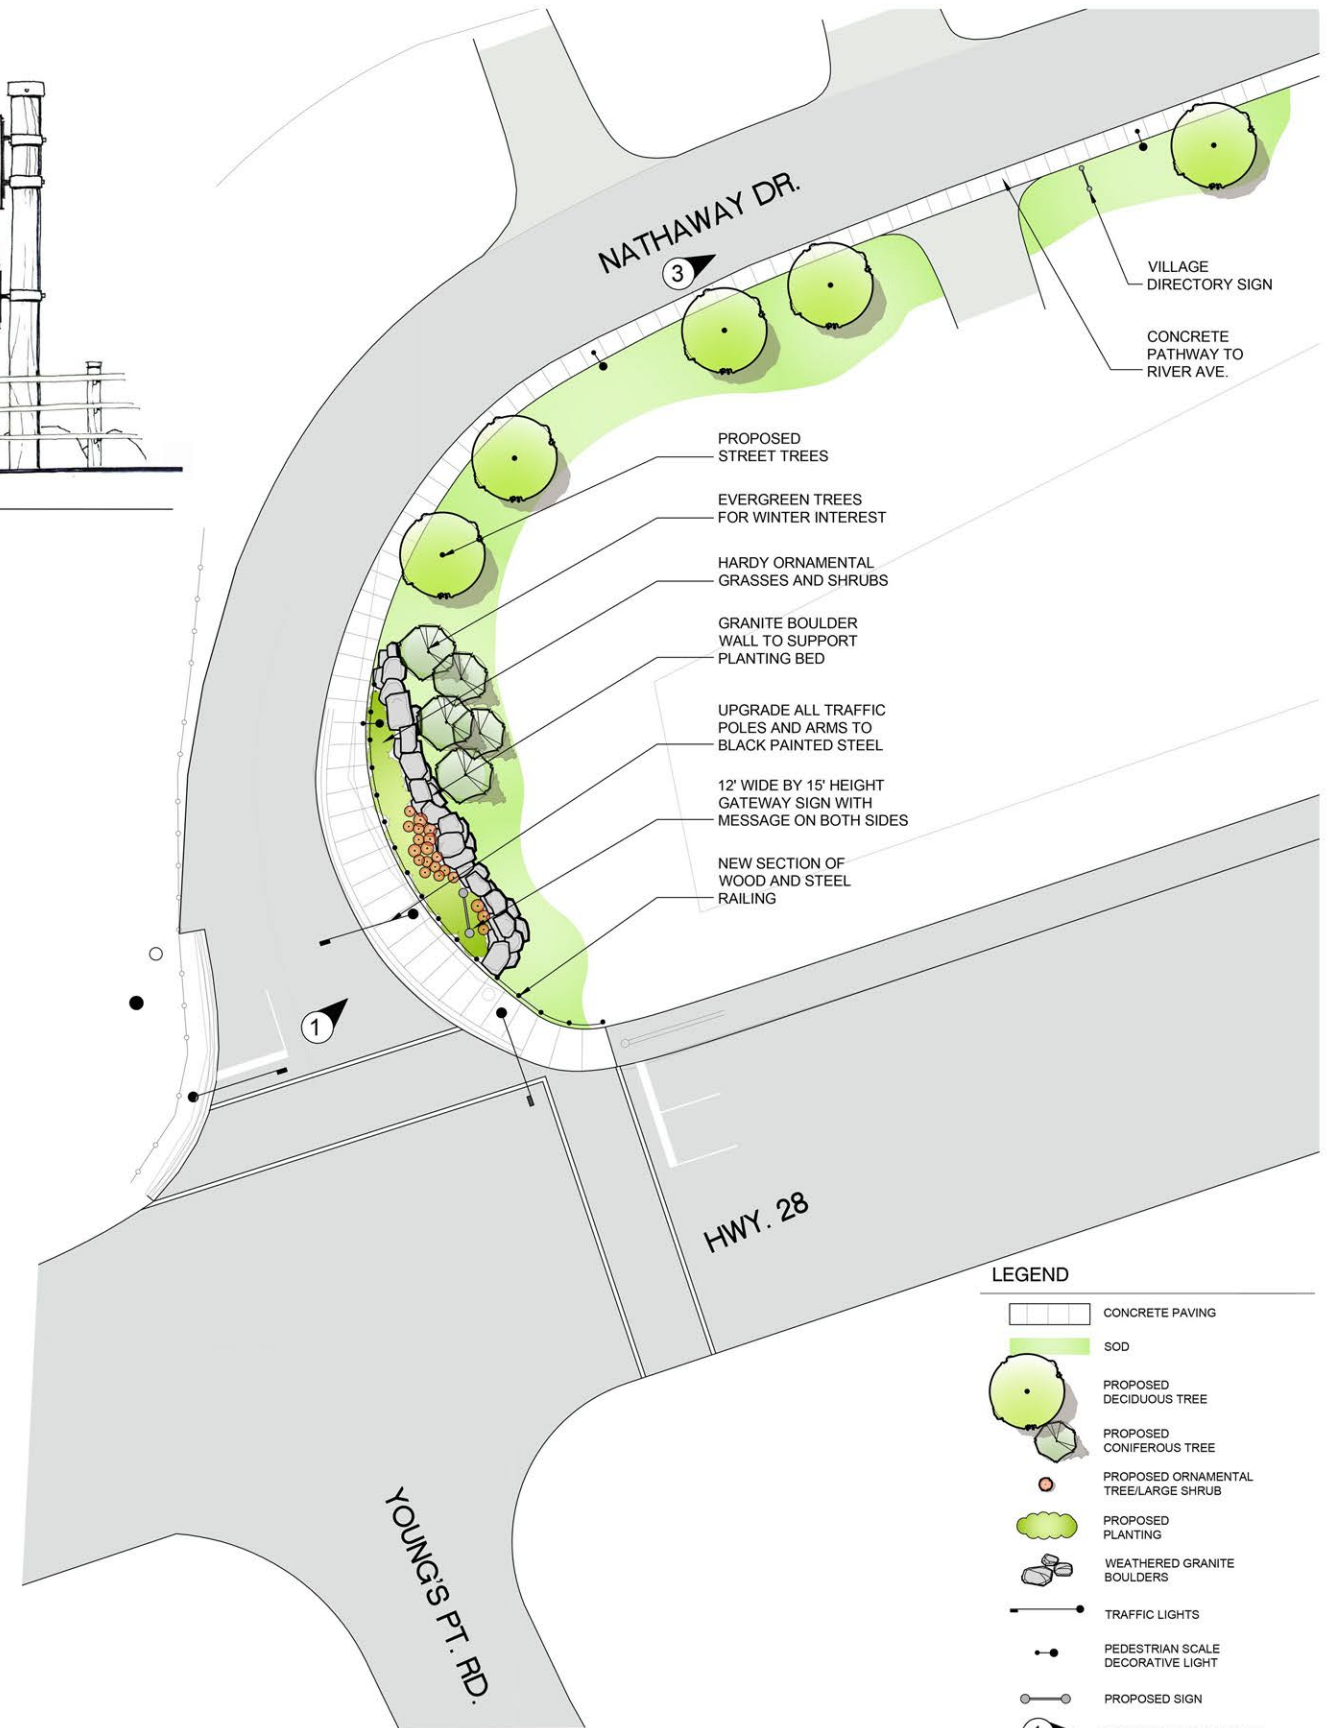

1

2

3

Selwyn Community Improvements

Young's Point - Highway 28 and Nathaway Drive Intersection

BA
 BASTERFIELD & ASSOCIATES
 LANDSCAPE ARCHITECTS
 416 Chambers Street
 Peterborough, Ontario
 K9H 3V1 Canada
 Tel. 705.745.3623
 Fax. 705.745.3962
 www.basterfield.ca

November 12, 2014
 Amended August 25, 2015
 JOB No: 14-17
 Scale: 1:250