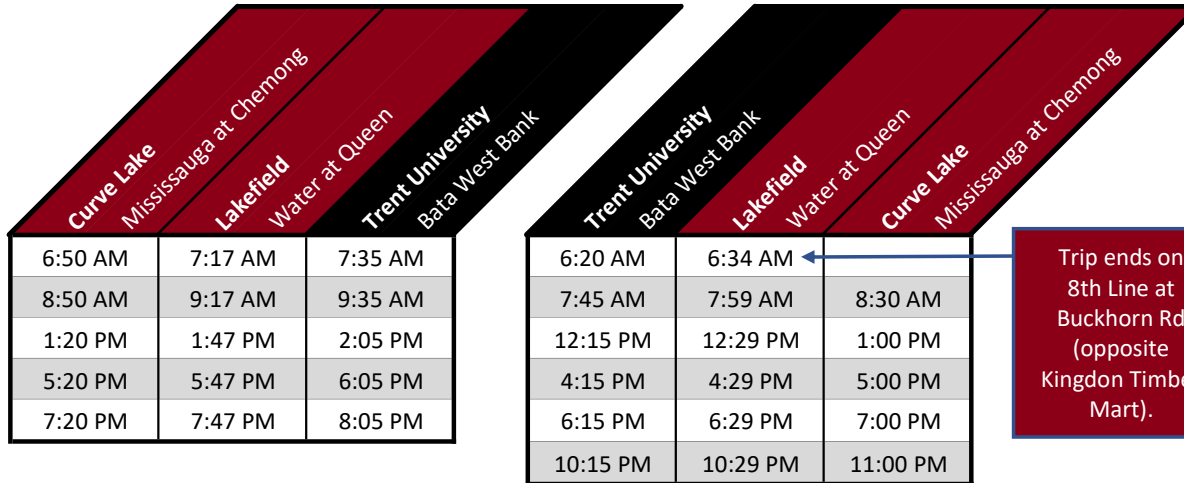

The Link

31 Curve Lake - Lakefield

Monday to Friday (except Holidays)

Trip ends on 8th Line at Buckhorn Rd (opposite Kingdon Timber Mart).

Approximate Travel Time Between Trent University and

| | |
|-------------------------------------|-------------------|
| Downtown Bus Terminal | add 20 to 25 mins |
| Walmart/ Portage Place | add 35 to 40 mins |
| Peterborough Regional Health Centre | add 35 to 40 mins |
| Lansdowne Place | add 45 to 50 mins |
| Fleming College | add 45 to 50 mins |

Fares - Include a transfer to the City of Peterborough transit system

| | |
|----------|-------|
| One-Way | \$8 |
| Two-Ride | \$15 |
| Ten-Ride | \$50 |
| Monthly | \$150 |